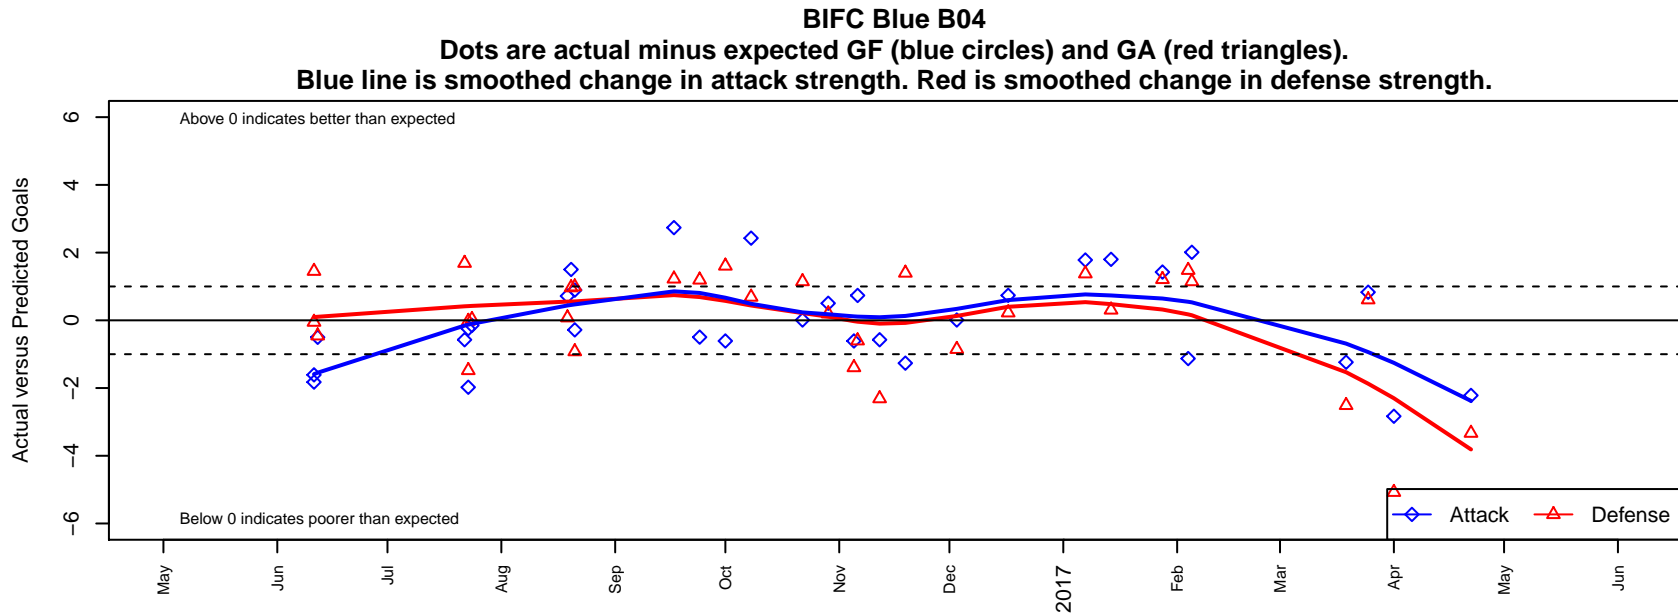

BIFC Blue B04

Bainbridge Island FC
 Bainbridge Island, WA
 B04 total strength=912
 attack=2.14 defense=1.01
 fall league = NPSL Div 1 (04) U13

alt names used:
 Bainbridge Island FC Blue B04
 Bainbridge Island FC Blue B04
 Bainbridge Island FC Blue B04
 Bainbridge Island FC Blue B04
 Bainbridge Island FC Blue B04

**attack and defense variance (black dot)
relative to other teams
and top 10 in region**

**attack and defense rating
relative to others at age
and all opponents in last 13 months**

Performance relative to 13 month average