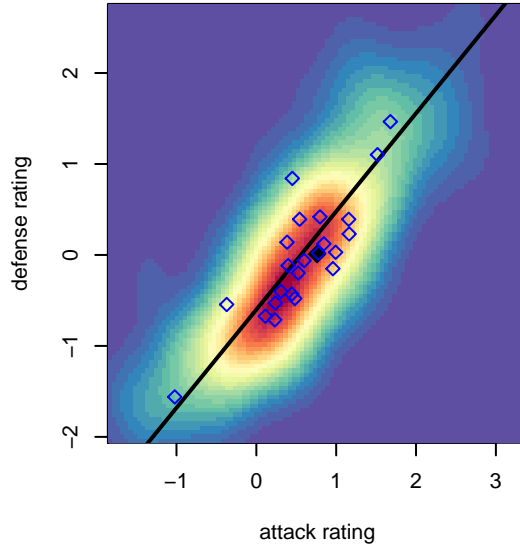

BIFC Blue B04

Bainbridge Island FC
 Bainbridge Island, WA
 B04 total strength=912
 attack=2.14 defense=1.01
 fall league = NPSL Div 1 (04) U13

alt names used:
 Bainbridge Island FC Blue B04
 Bainbridge Island FC Blue B04
 Bainbridge Island FC Blue B04
 Bainbridge Island FC Blue B04
 Bainbridge Island FC Blue B04

**attack and defense variance (black dot)
relative to other teams
and top 10 in region**

**attack and defense rating
relative to others at age
and all opponents in last 13 months**

Performance relative to 13 month average