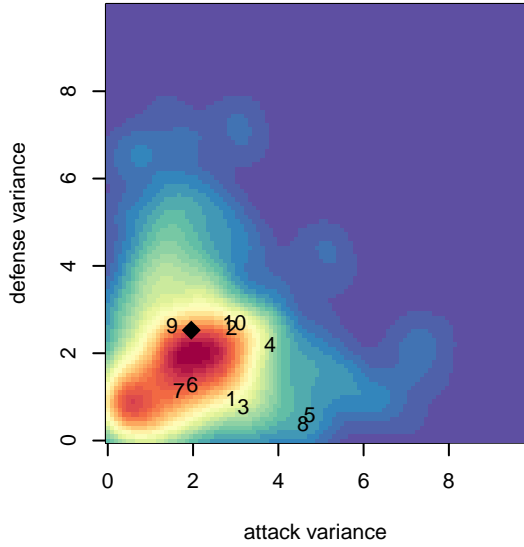

BIFC Blue B04

Bainbridge Island FC
 Bainbridge Island, WA
 B04 total strength=912
 attack=2.14 defense=1.01
 fall league = NPSL Div 1 (04) U13

alt names used:
 Bainbridge Island FC Blue B04
 Bainbridge Island FC Blue B04
 Bainbridge Island FC Blue B04
 Bainbridge Island FC Blue B04
 Bainbridge Island FC Blue B04

**attack and defense variance (black dot)
relative to other teams
and top 10 in region**

**attack and defense rating
relative to others at age
and all opponents in last 13 months**

Performance relative to 13 month average