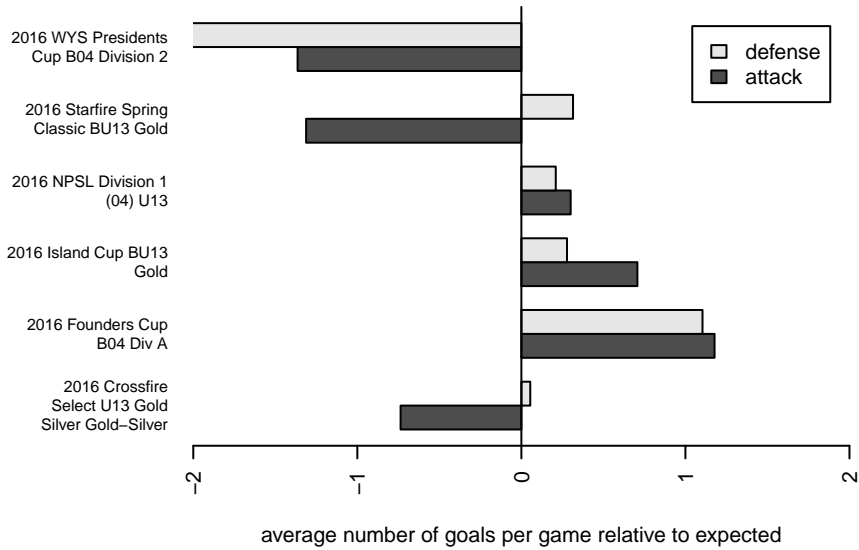

BIFC Blue B04

Bainbridge Island FC
 Bainbridge Island, WA
 B04 total strength=912
 attack=2.14 defense=1.01
 fall league = NPSL Div 1 (04) U13

alt names used:
 Bainbridge Island FC Blue B04
 Bainbridge Island FC Blue B04
 Bainbridge Island FC Blue B04
 Bainbridge Island FC Blue B04
 Bainbridge Island FC Blue B04

Venues played:
 2016 Starfire Spring Classic BU13 Gold
 2016 Crossfire Select U13 Gold Silver Gold-Sil
 2016 Island Cup BU13 Gold
 2016 NPSL Division 1 (04) U13
 2016 Founders Cup B04 Div A
 2016 WYS Presidents Cup B04 Division 2

**attack and defense variance (black dot)
relative to other teams
and top 10 in region**

**attack and defense rating
relative to others at age
and all opponents in last 13 months**

Performance relative to 13 month average