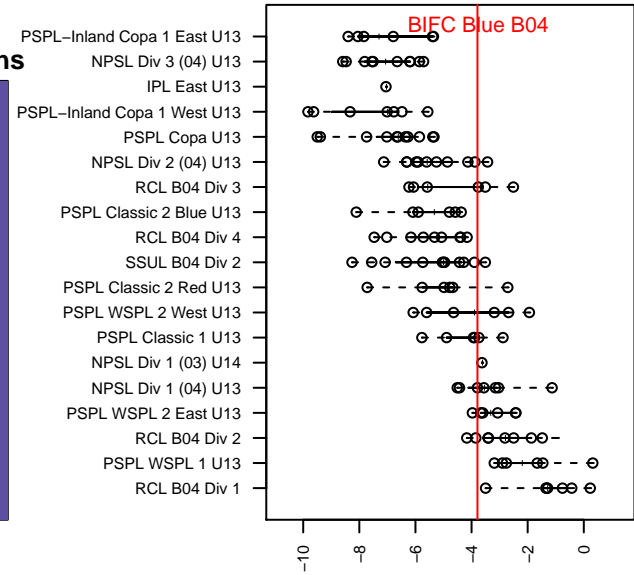

BIFC Blue B04

Bainbridge Island FC
 Bainbridge Island, WA
 B04 total strength=912
 attack=2.14 defense=1.01
 fall league = NPSL Div 1 (04) U13

alt names used:
 Bainbridge Island FC Blue B04
 Bainbridge Island FC Blue B04
 Bainbridge Island FC Blue B04
 Bainbridge Island FC Blue B04
 Bainbridge Island FC Blue B04

**attack and defense variance (black dot)
relative to other teams
and top 10 in region**

**attack and defense rating
relative to others at age
and all opponents in last 13 months**

Performance relative to 13 month average